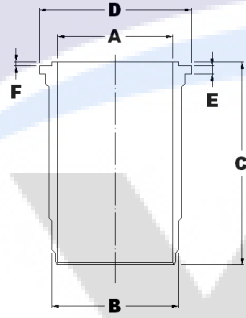

YU FENG LINER CO., LTD.

REPLACEMENT FOR MERCEDES BENZ			
Engine Model	Size		Cyl. No.
OM441	A	130	6/8/10/12
OM442			
OM443	B	144.5	
OM444			
OEM No.	C	253	
442-011-0310	D	153.8	
	E	10	
	F	1	

REPLACEMENT FOR MERCEDES BENZ			
Engine Model	Size		Cyl. No.
	A		
	B		
OEM No.	C		
	D		
	E		
	F		

REPLACEMENT FOR MERCEDES BENZ			
Engine Model	Size		Cyl. No.
	A		
	B		
OEM No.	C		
	D		
	E		
	F		

REPLACEMENT FOR MERCEDES BENZ			
Engine Model	Size		Cyl. No.
	A		
	B		
OEM No.	C		
	D		
	E		
	F		

REPLACEMENT FOR MERCEDES BENZ			
Engine Model	Size		Cyl. No.
	A		
	B		
OEM No.	C		
	D		
	E		
	F		

REPLACEMENT FOR MERCEDES BENZ			
Engine Model	Size		Cyl. No.
	A		
	B		
OEM No.	C		
	D		
	E		
	F		

REPLACEMENT FOR MERCEDES BENZ			
Engine Model	Size		Cyl. No.
	A		
	B		
OEM No.	C		
	D		
	E		
	F		

REPLACEMENT FOR MERCEDES BENZ			
Engine Model	Size		Cyl. No.
	A		
	B		
OEM No.	C		
	D		
	E		
	F