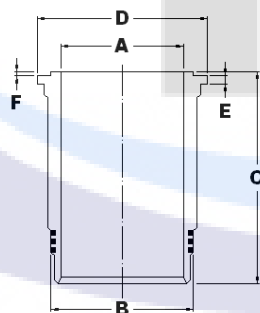

REPLACEMENT FOR YANMAR				
Engine Model	Size		Cyl. No.	Remarks
6LA	A	148	6	W09/TF
	B	172		
OEM No.	C	312.5		
	D	183.8		
	E	14.1		
	F