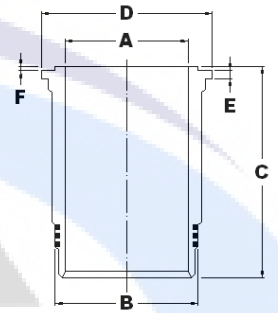

REPLACEMENT FOR YANMAR				
Engine Model	Size		Cyl. No.	Remarks
6A	A	165	6	TF
	B	195		
OEM No.	C	387		
	D	214		
	E	19.5		
	F	1		

REPLACEMENT FOR YANMAR				
Engine Model	Size		Cyl. No.	Remarks
BN	A	155	6	TF/BC
	B	182		
OEM No.	C	342		
	D	199.9		
	E	19.05		
	F			

REPLACEMENT FOR YANMAR				
Engine Model	Size		Cyl. No.	Remarks
6LA	A	150	6	W09/TF
	B	172		
OEM No.	C	312.5		
	D	183.8		
	E	14.1		
	F